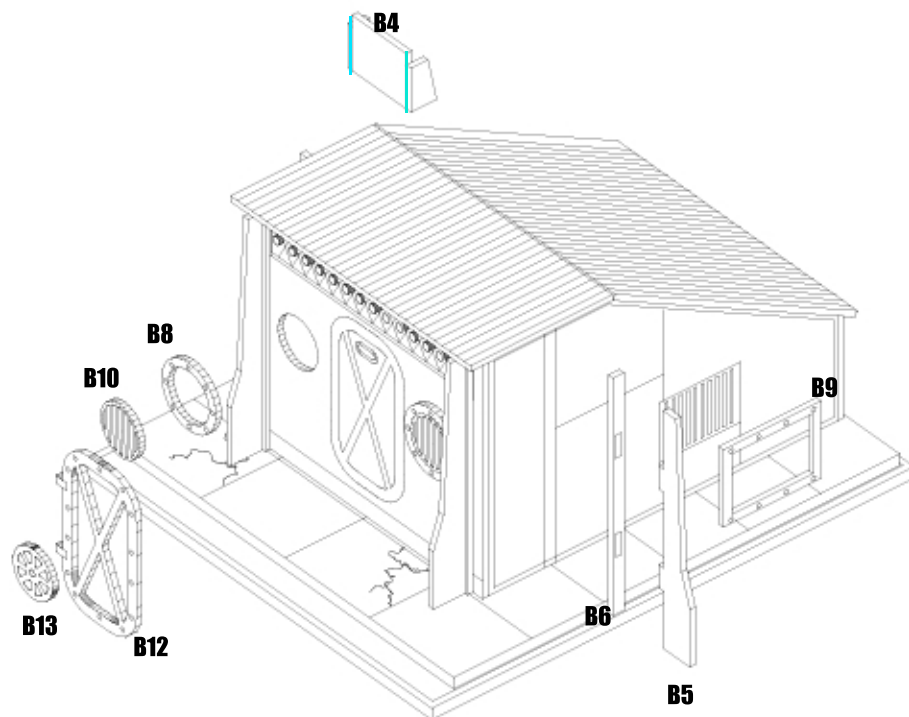

FALLOUT SHELTER

FOLD ALONG BLUE LINES. YOU MAY HAVE TO SCORE THEM A LITTLE.