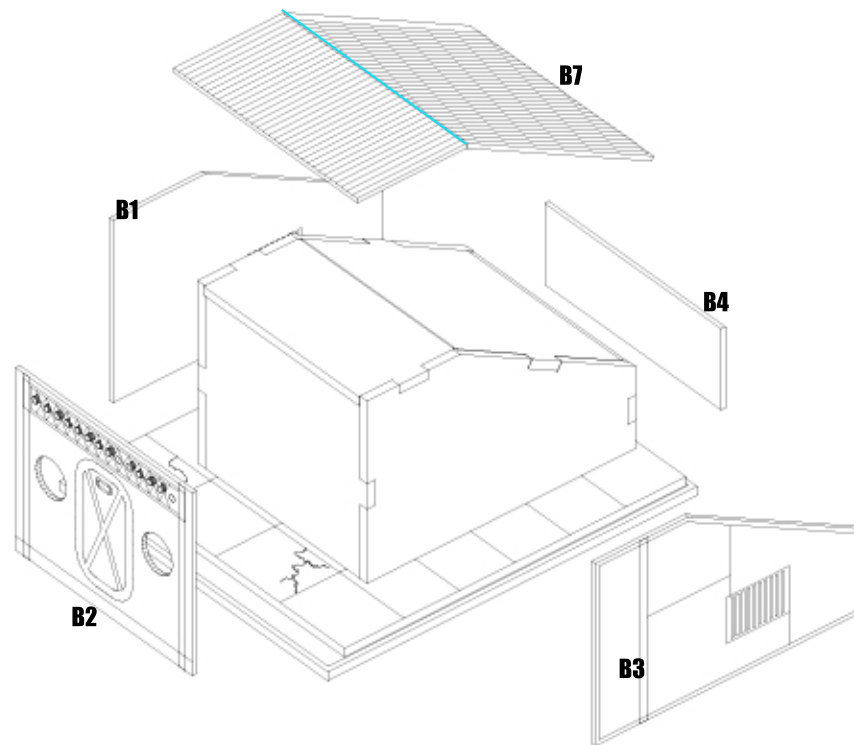

FALLOUT SHELTER

FOLD ALONG BLUE LINES. YOU MAY HAVE TO SCORE THEM A LITTLE.