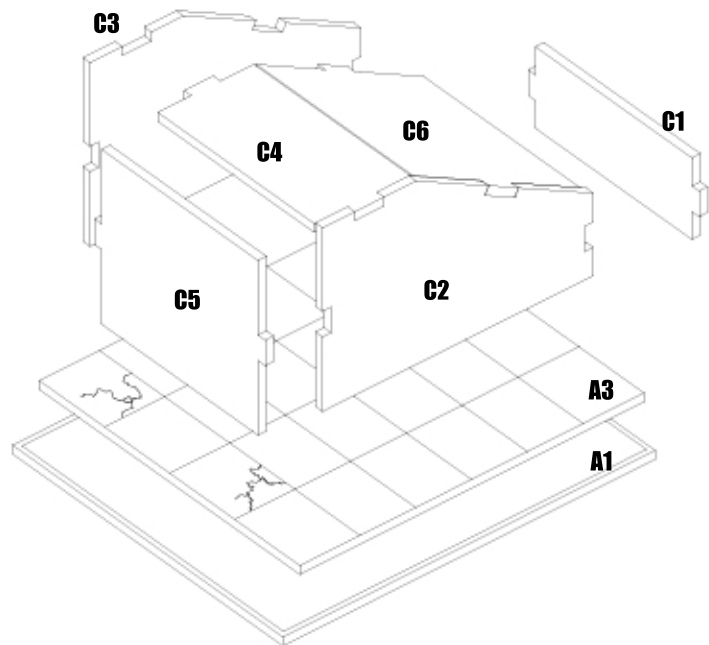

FALLOUT SHELTER

FOLD ALONG BLUE LINES. YOU MAY HAVE TO SCORE THEM A LITTLE.