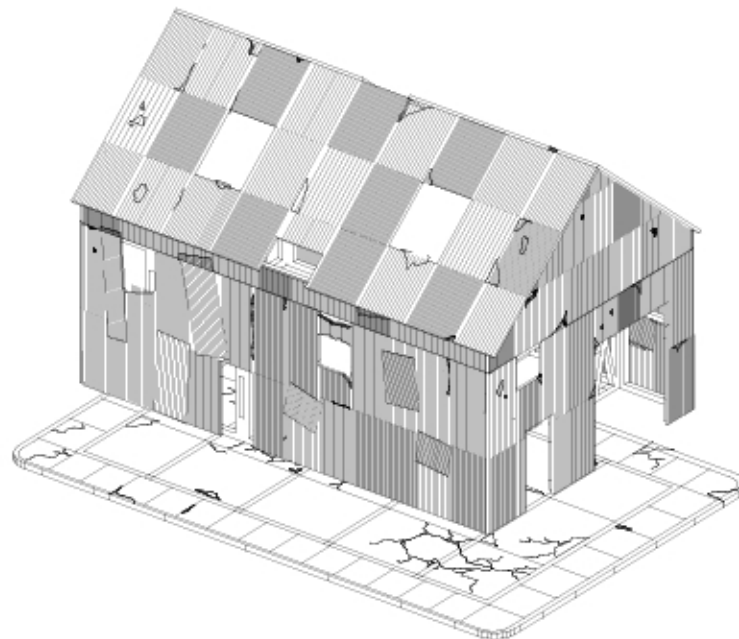

RUINED SHED

**DO NOT GLUE ALONG GBLUE LINES.
THE ROOF IS DESIGNED TO LIFT OFF FOR EASY
GAMEPLAY.**

**WE DIDNT TAB THE BUILDING INTO THE BASE.
HOWEVER IF YOU PREFER YOU CAN GLUE IT. SOME OF THE
RUINED HOLES ARE TABBED IN WITH SMALL SPRUES. YOU CAN
POP THEM OUT IF DESIRED.**