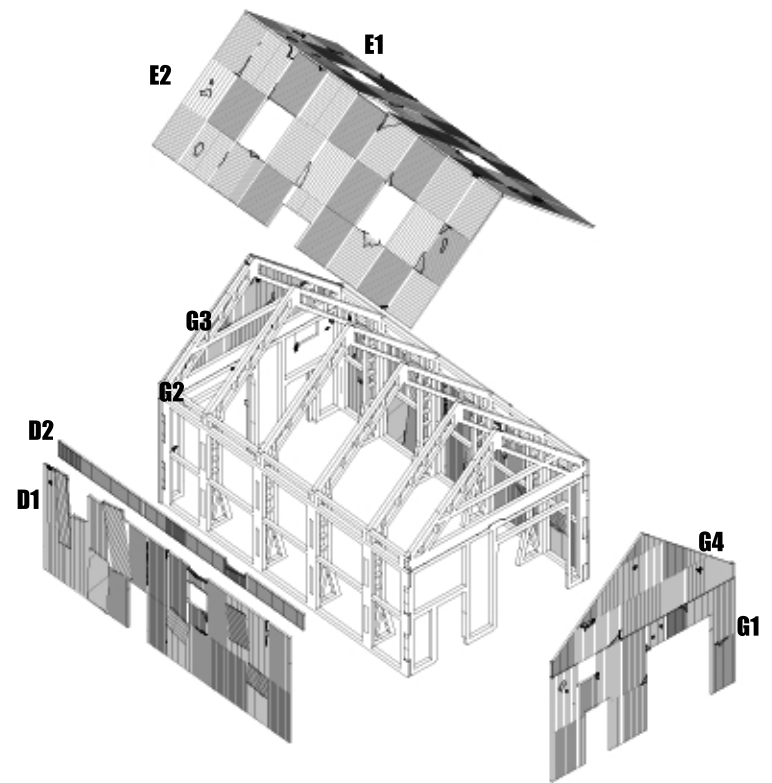

RUINED SHED

**DO NOT GLUE ALONG GBLUE LINES.
THE ROOF IS DESIGNED TO LIFT OFF FOR EASY
GAMEPLAY.**

**WE DIDNT TAB THE BUILDING INTO THE BASE.
HOWEVER IF YOU PREFER YOU CAN GLUE IT. SOME OF THE
RUINED HOLES ARE TABBED IN WITH SMALL SPRUES. YOU CAN
POP THEM OUT IF DESIRED.**