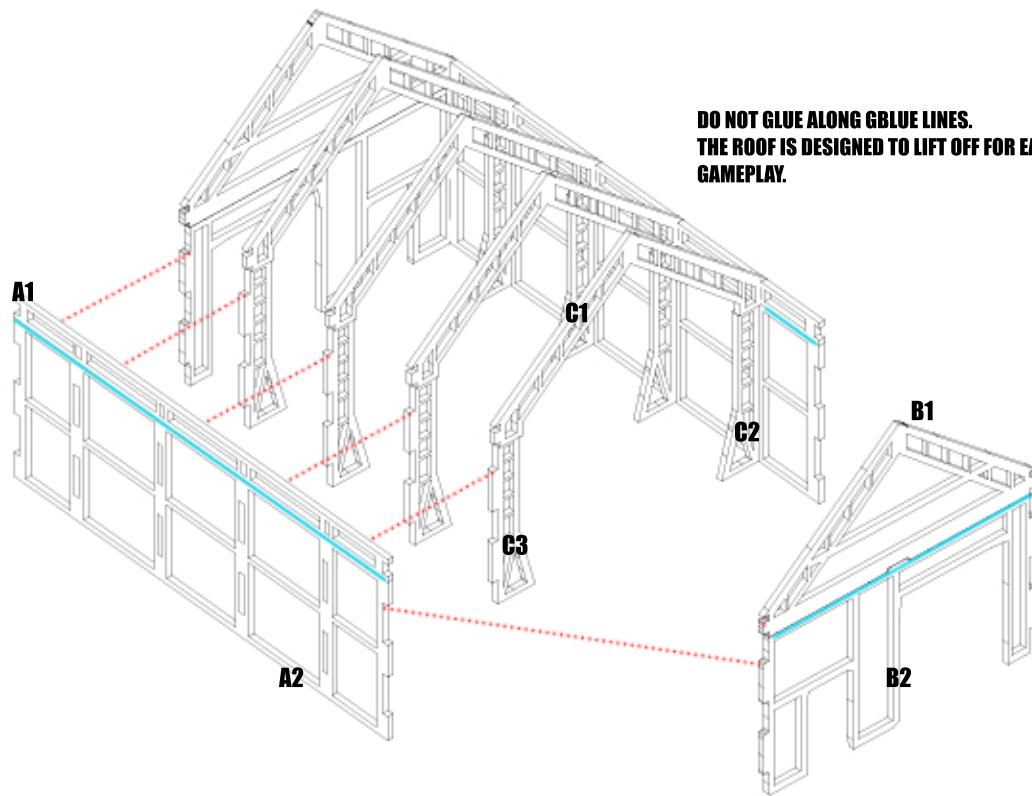

RUINED SHED

**DO NOT GLUE ALONG GBLUE LINES.
THE ROOF IS DESIGNED TO LIFT OFF FOR EASY
GAMEPLAY.**

**WE DIDNT TAB THE BUILDING INTO THE BASE.
HOWEVER IF YOU PREFER YOU CAN GLUE IT. SOME OF THE
RUINED HOLES ARE TABBED IN WITH SMALL SPRUES. YOU CAN
POP THEM OUT IF DESIRED.**