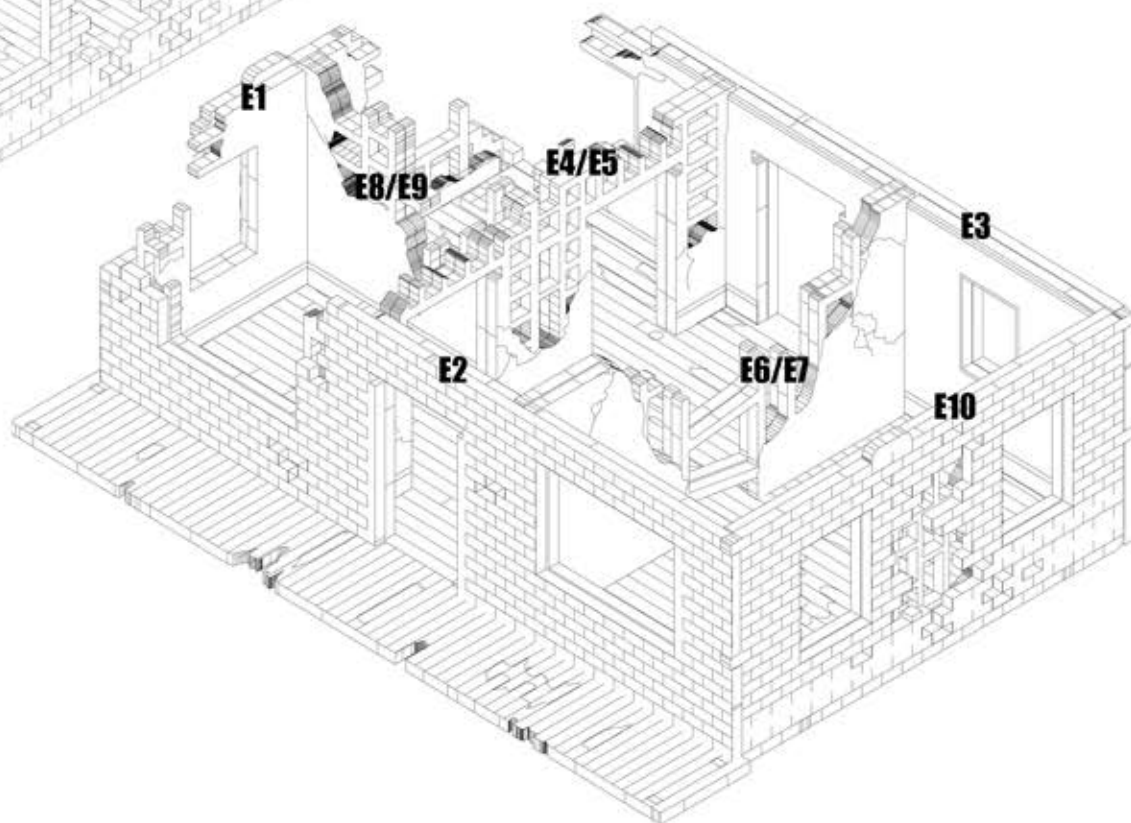

THE BEAUMONT RESIDENCE

THE BEAUMONT RESIDENCE

THE BEAUMONT RESIDENCE

**THE ROOF IS DESIGNED TO
BE REMOVED FOR INSIDE
ACCESS, DONT GLUE TO WALLS**

THE BEAUMONT RESIDENCE

WE HAVE INCLUDED ENOUGH WINDOWS & WINDOW TRIM. HOWEVER YOU CAN VARY WHERE THEY ARE PLACED, OR LEAVE THEM OUT. FEEL FREE TO BREAK OR DESTROY THEM EVEN MORE!

ITS IMPORTANT TO BE CAREFUL WHEN GLUING THE DOOR TOP INTO THE WALL. THIS WILL ALLOW THE DOOR TO FUNCTION

THE BEAUMONT RESIDENCE