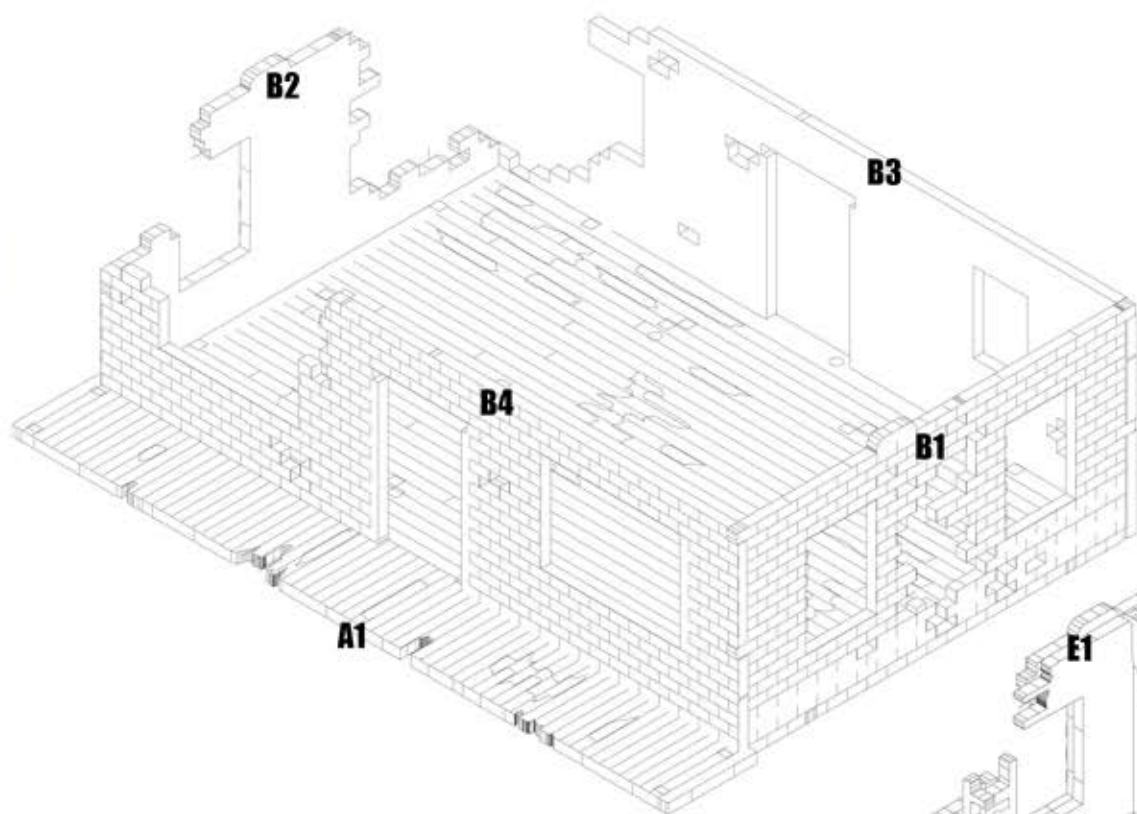

THE BEAUMONT RESIDENCE

THE BEAUMONT RESIDENCE

THE BEAUMONT RESIDENCE

**THE ROOF IS DESIGNED TO
BE REMOVED FOR INSIDE
ACCESS, DONT GLUE TO WALLS**

THE BEAUMONT RESIDENCE

WE HAVE INCLUDED ENOUGH WINDOWS & WINDOW TRIM. HOWEVER YOU CAN VARY WHERE THEY ARE PLACED, OR LEAVE THEM OUT. FEEL FREE TO BREAK OR DESTROY THEM EVEN MORE!

ITS IMPORTANT TO BE CAREFUL WHEN GLUING THE DOOR TOP INTO THE WALL. THIS WILL ALLOW THE DOOR TO FUNCTION

THE BEAUMONT RESIDENCE