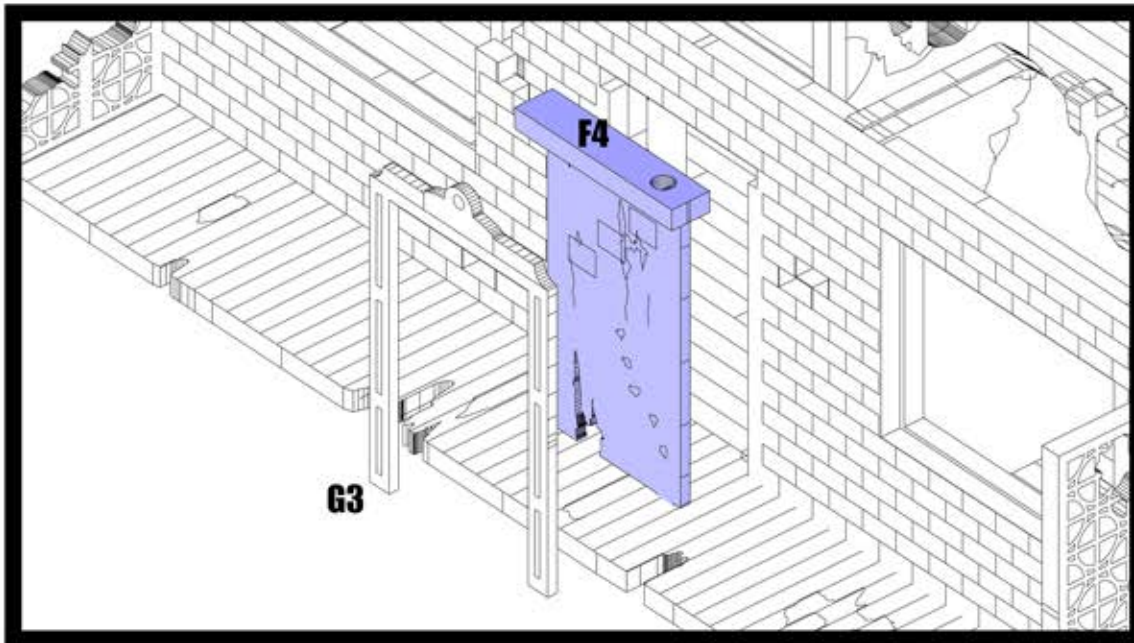

THE BEAUMONT RESIDENCE

THE BEAUMONT RESIDENCE

THE BEAUMONT RESIDENCE

**THE ROOF IS DESIGNED TO
BE REMOVED FOR INSIDE
ACCESS, DONT GLUE TO WALLS**

THE BEAUMONT RESIDENCE

WE HAVE INCLUDED ENOUGH WINDOWS & WINDOW TRIM. HOWEVER YOU CAN VARY WHERE THEY ARE PLACED, OR LEAVE THEM OUT. FEEL FREE TO BREAK OR DESTROY THEM EVEN MORE!

ITS IMPORTANT TO BE CAREFUL WHEN GLUING THE DOOR TOP INTO THE WALL. THIS WILL ALLOW THE DOOR TO FUNCTION

THE BEAUMONT RESIDENCE