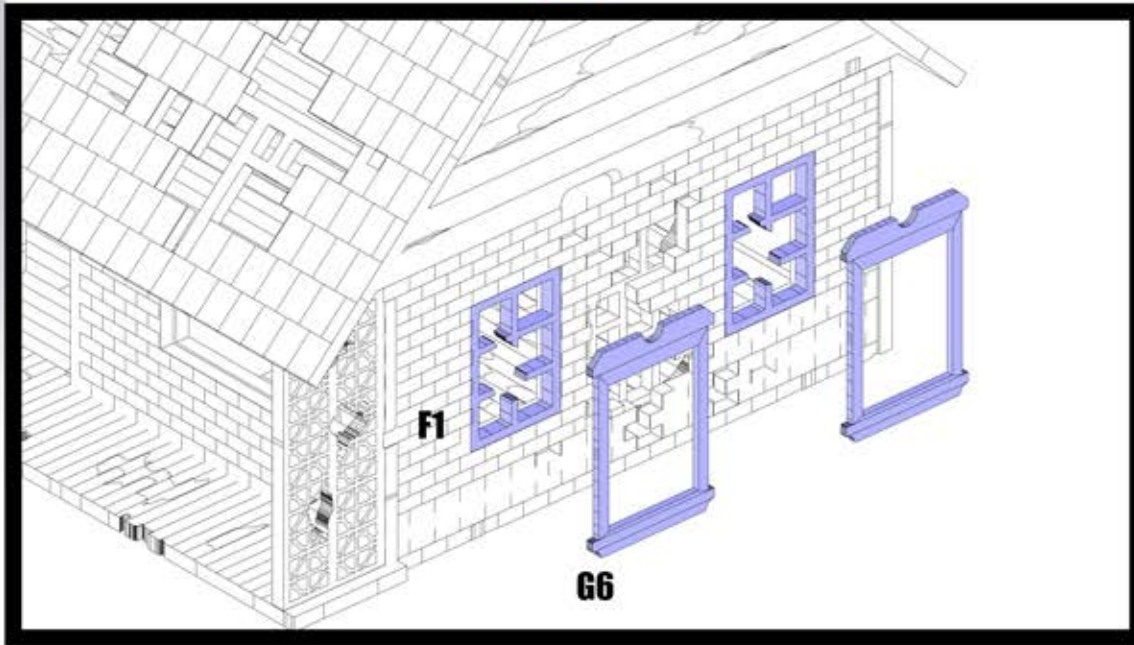

THE BEAUMONT RESIDENCE

THE BEAUMONT RESIDENCE

THE BEAUMONT RESIDENCE

**THE ROOF IS DESIGNED TO
BE REMOVED FOR INSIDE
ACCESS, DONT GLUE TO WALLS**

THE BEAUMONT RESIDENCE

WE HAVE INCLUDED ENOUGH WINDOWS & WINDOW TRIM. HOWEVER YOU CAN VARY WHERE THEY ARE PLACED, OR LEAVE THEM OUT. FEEL FREE TO BREAK OR DESTROY THEM EVEN MORE!

ITS IMPORTANT TO BE CAREFUL WHEN GLUING THE DOOR TOP INTO THE WALL. THIS WILL ALLOW THE DOOR TO FUNCTION

THE BEAUMONT RESIDENCE