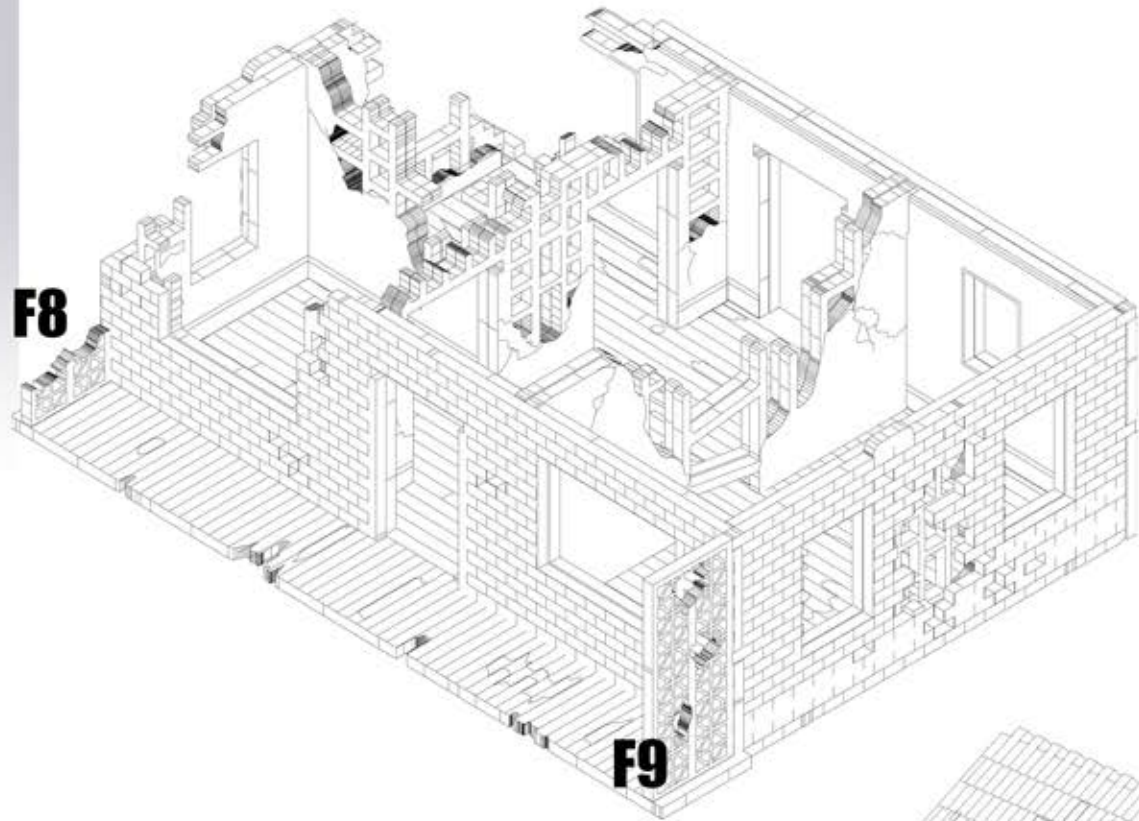

THE BEAUMONT RESIDENCE

THE BEAUMONT RESIDENCE

THE BEAUMONT RESIDENCE

**THE ROOF IS DESIGNED TO
BE REMOVED FOR INSIDE
ACCESS, DONT GLUE TO WALLS**

THE BEAUMONT RESIDENCE

WE HAVE INCLUDED ENOUGH WINDOWS & WINDOW TRIM. HOWEVER YOU CAN VARY WHERE THEY ARE PLACED, OR LEAVE THEM OUT. FEEL FREE TO BREAK OR DESTROY THEM EVEN MORE!

ITS IMPORTANT TO BE CAREFUL WHEN GLUING THE DOOR TOP INTO THE WALL. THIS WILL ALLOW THE DOOR TO FUNCTION

THE BEAUMONT RESIDENCE