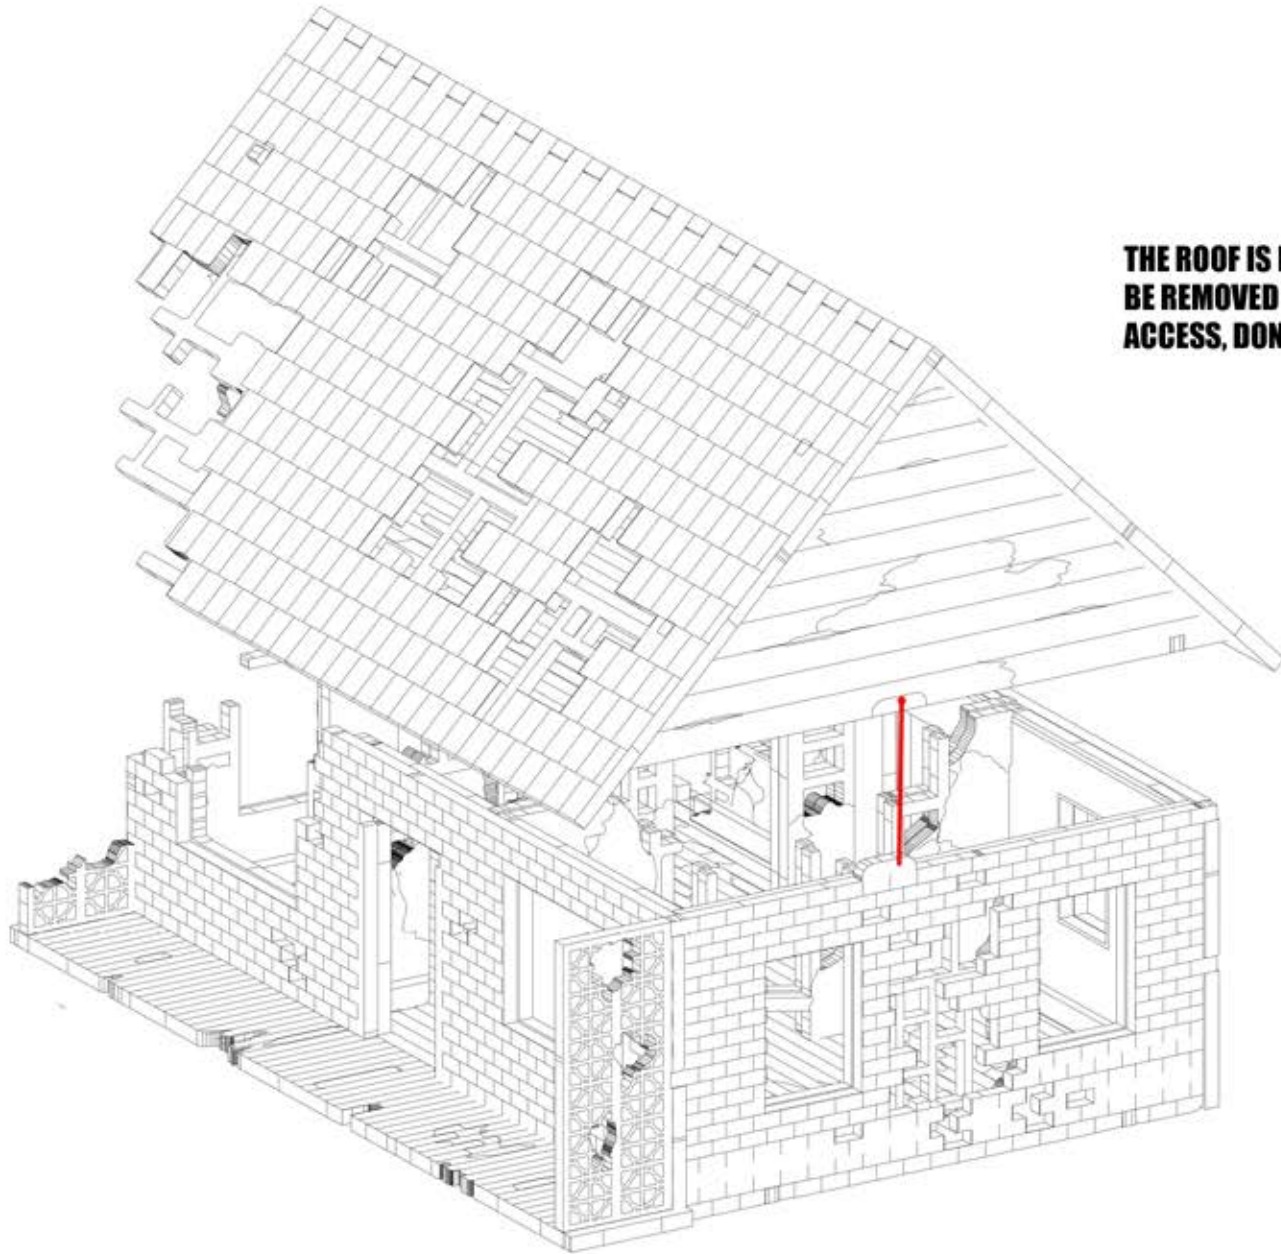

THE BEAUMONT RESIDENCE

THE BEAUMONT RESIDENCE

THE BEAUMONT RESIDENCE

**THE ROOF IS DESIGNED TO
BE REMOVED FOR INSIDE
ACCESS, DONT GLUE TO WALLS**

THE BEAUMONT RESIDENCE

WE HAVE INCLUDED ENOUGH WINDOWS & WINDOW TRIM. HOWEVER YOU CAN VARY WHERE THEY ARE PLACED, OR LEAVE THEM OUT. FEEL FREE TO BREAK OR DESTROY THEM EVEN MORE!

ITS IMPORTANT TO BE CAREFUL WHEN GLUING THE DOOR TOP INTO THE WALL. THIS WILL ALLOW THE DOOR TO FUNCTION

THE BEAUMONT RESIDENCE