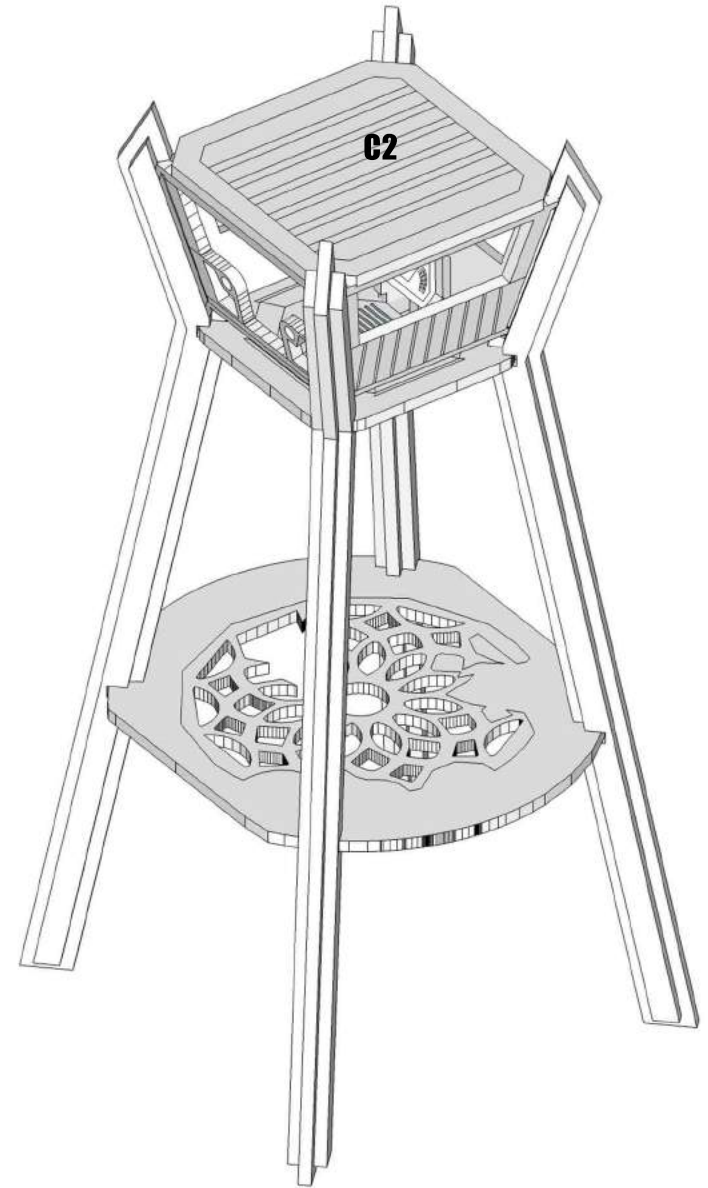

PSB INFO BLADE

PSB INFO BLADE

PSB INFO BLADE

**GLUE THE CONSOLE
ANYWHERE YOU LIKE**

PSB INFO BLADE

**THE GREEN ACRYLIC PARTS
ARE CUT IN A WAY TO ALLOW
THEM TO BEND AND CURVE.
WE HAVE ATTACHED IT AS SHOWN
ON THE RIGHT. HOWEVER YOU COULD
CHOOSE TO GLUE IT ANYWHERE!**