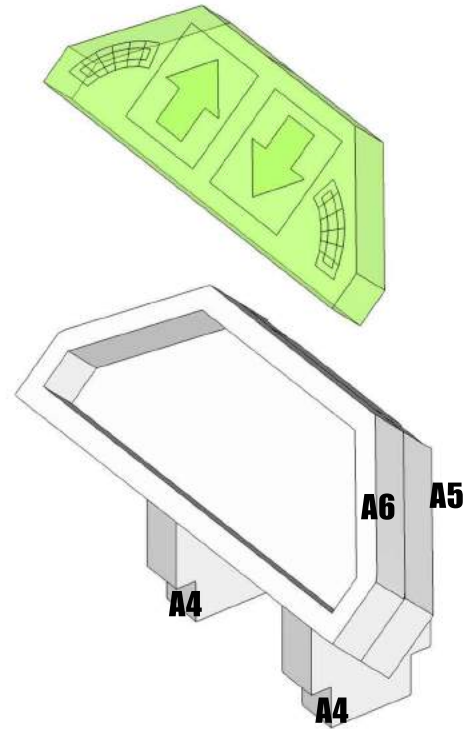

PSB INFO BLADE

PSB INFO BLADE

PSB INFO BLADE

**GLUE THE CONSOLE
ANYWHERE YOU LIKE**

PSB INFO BLADE

**THE GREEN ACRYLIC PARTS
ARE CUT IN A WAY TO ALLOW
THEM TO BEND AND CURVE.
WE HAVE ATTACHED IT AS SHOWN
ON THE RIGHT. HOWEVER YOU COULD
CHOOSE TO GLUE IT ANYWHERE!**