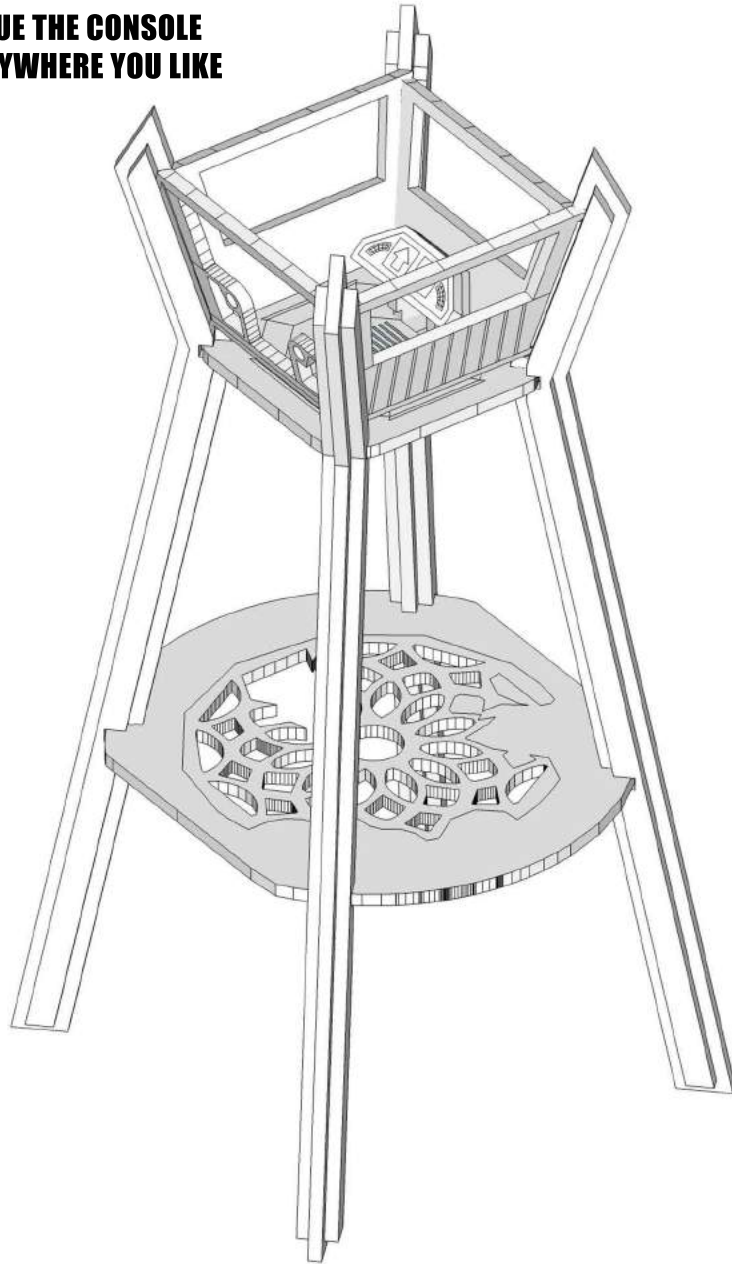

PSB INFO BLADE

PSB INFO BLADE

PSB INFO BLADE

**GLUE THE CONSOLE
ANYWHERE YOU LIKE**

PSB INFO BLADE

**THE GREEN ACRYLIC PARTS
ARE CUT IN A WAY TO ALLOW
THEM TO BEND AND CURVE.
WE HAVE ATTACHED IT AS SHOWN
ON THE RIGHT. HOWEVER YOU COULD
CHOOSE TO GLUE IT ANYWHERE!**