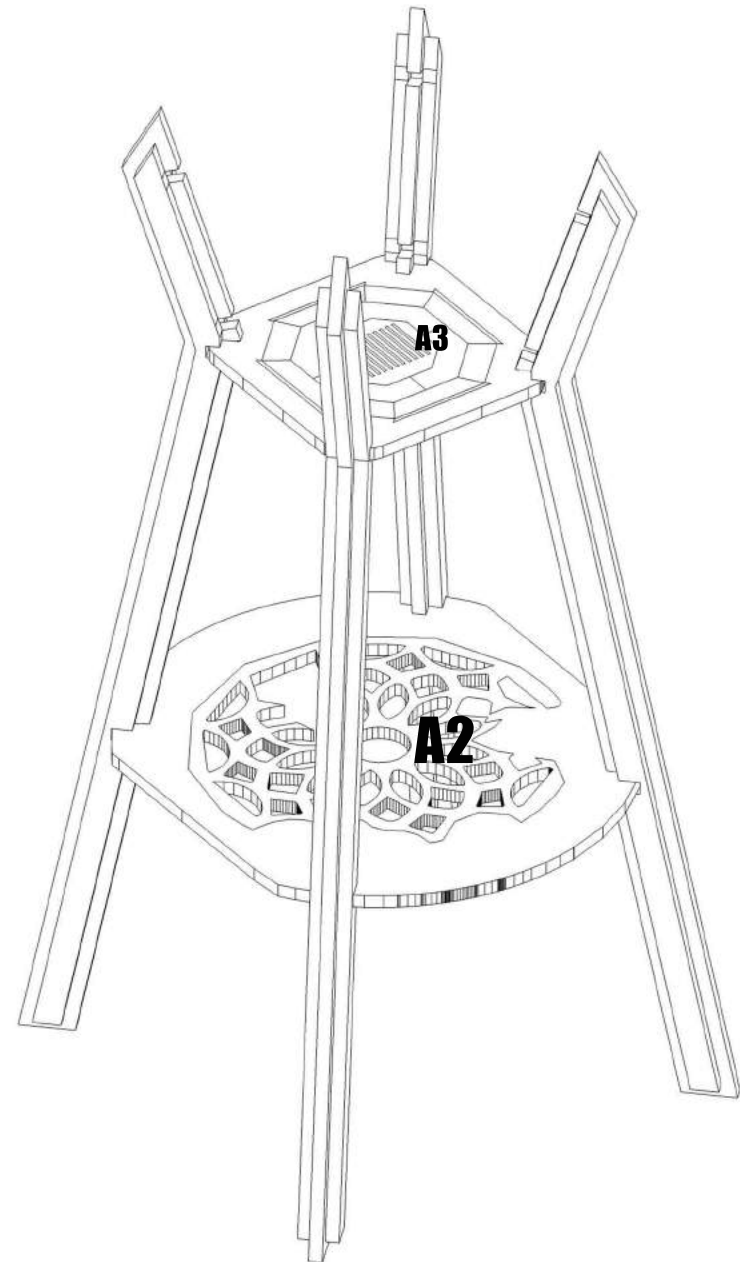

PSB INFO BLADE

PSB INFO BLADE

PSB INFO BLADE

**GLUE THE CONSOLE
ANYWHERE YOU LIKE**

PSB INFO BLADE

**THE GREEN ACRYLIC PARTS
ARE CUT IN A WAY TO ALLOW
THEM TO BEND AND CURVE.
WE HAVE ATTACHED IT AS SHOWN
ON THE RIGHT. HOWEVER YOU COULD
CHOOSE TO GLUE IT ANYWHERE!**