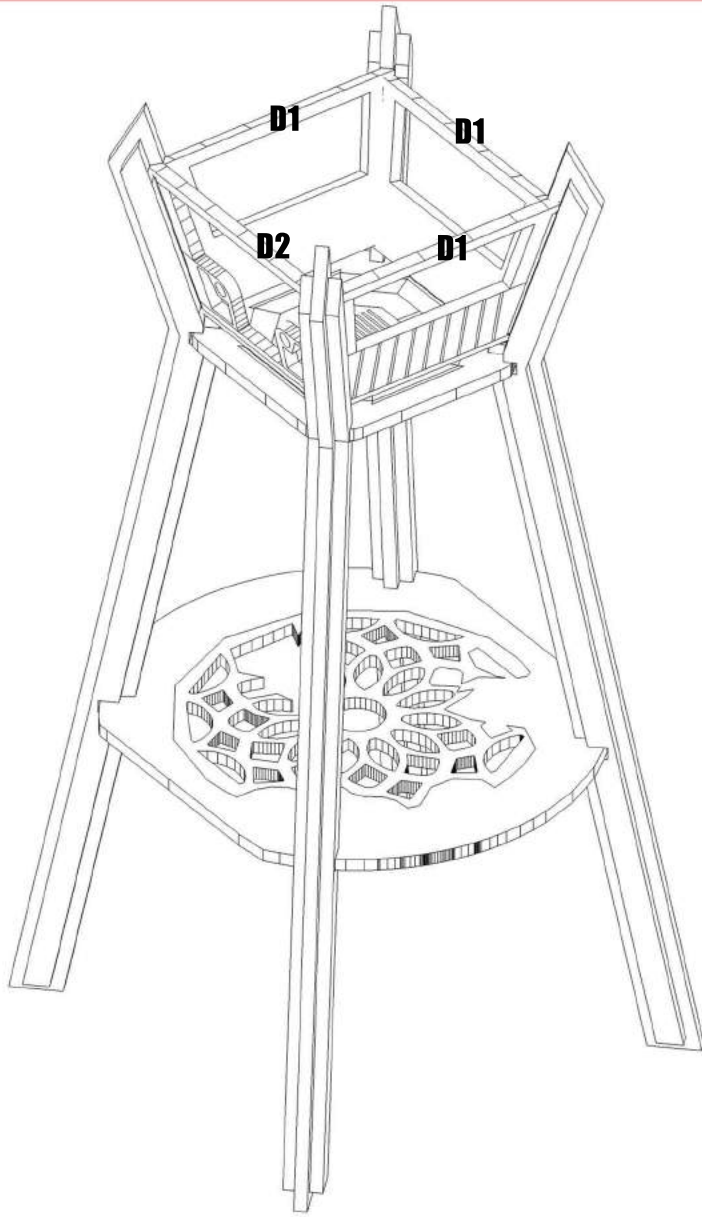

PSB INFO BLADE

PSB INFO BLADE

PSB INFO BLADE

**GLUE THE CONSOLE
ANYWHERE YOU LIKE**

PSB INFO BLADE

**THE GREEN ACRYLIC PARTS
ARE CUT IN A WAY TO ALLOW
THEM TO BEND AND CURVE.
WE HAVE ATTACHED IT AS SHOWN
ON THE RIGHT. HOWEVER YOU COULD
CHOOSE TO GLUE IT ANYWHERE!**