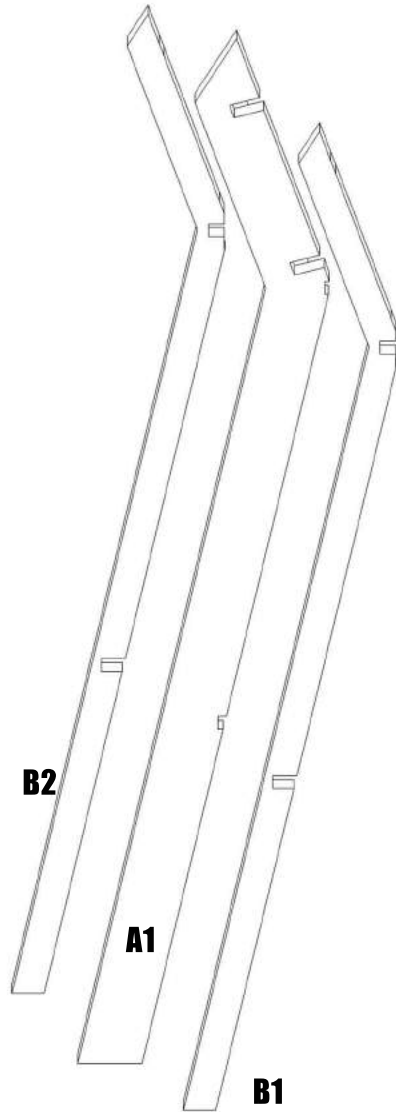

PSB INFO BLADE

PSB INFO BLADE

PSB INFO BLADE

**GLUE THE CONSOLE
ANYWHERE YOU LIKE**

PSB INFO BLADE

**THE GREEN ACRYLIC PARTS
ARE CUT IN A WAY TO ALLOW
THEM TO BEND AND CURVE.
WE HAVE ATTACHED IT AS SHOWN
ON THE RIGHT. HOWEVER YOU COULD
CHOOSE TO GLUE IT ANYWHERE!**