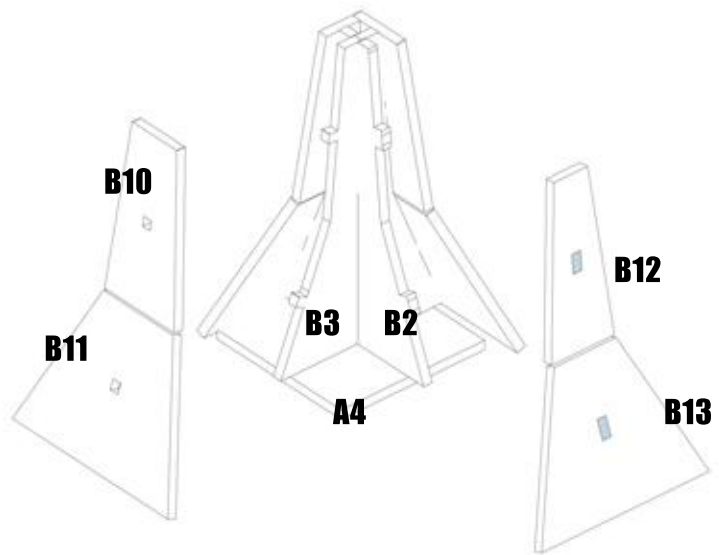

PROMISED SALVATION CHURCH - SUB#7020

PROMISED SALVATION CHURCH - SUB#7020

PROMISED SALVATION CHURCH - SUB#7020

PROMISED SALVATION CHURCH - SUB#7020

DONT GLUE SPIRE ROOF TO THE MAIN TOWER ITS REMOVABLE

PROMISED SALVATION CHURCH - SUB#7020

DONT GLUE DOORS INTO HOLES PROVIDED. THEYRE DESIGNED TO OPEN/CLOSE

PROMISED SALVATION CHURCH - SUB#7020