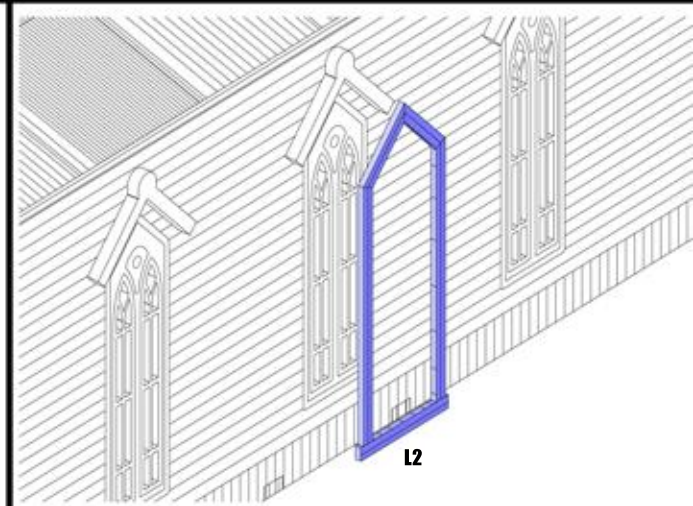

PROMISED SALVATION CHURCH - SUB#7020

PROMISED SALVATION CHURCH - SUB#7020

PROMISED SALVATION CHURCH - SUB#7020

PROMISED SALVATION CHURCH - SUB#7020

DONT GLUE SPIRE ROOF TO THE MAIN TOWER ITS REMOVABLE

PROMISED SALVATION CHURCH - SUB#7020

DONT GLUE DOORS INTO HOLES PROVIDED. THEYRE DESIGNED TO OPEN/CLOSE

PROMISED SALVATION CHURCH - SUB#7020