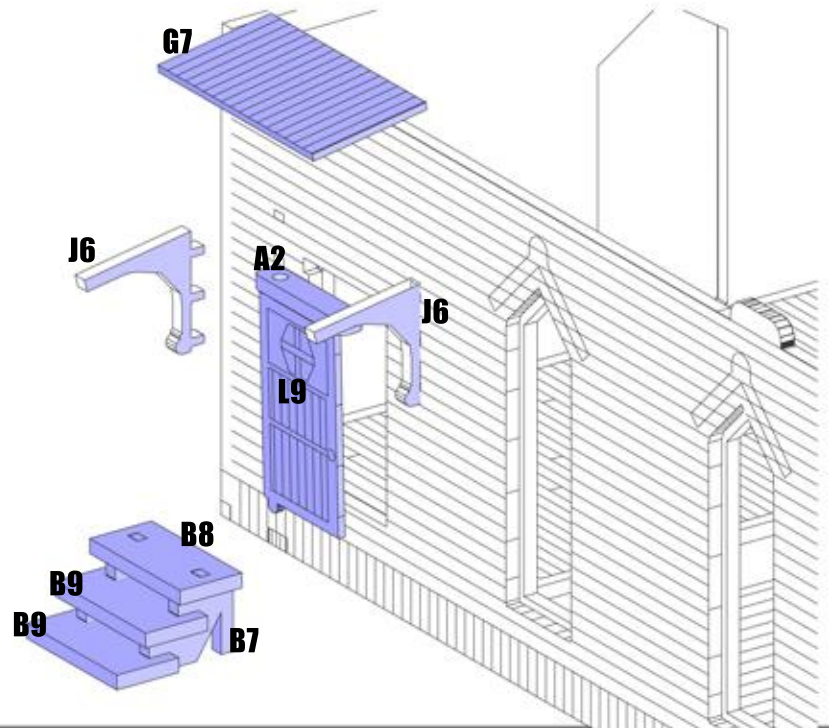

PROMISED SALVATION CHURCH - SUB#7020

PROMISED SALVATION CHURCH - SUB#7020

PROMISED SALVATION CHURCH - SUB#7020

PROMISED SALVATION CHURCH - SUB#7020

DONT GLUE SPIRE ROOF TO THE MAIN TOWER ITS REMOVABLE

PROMISED SALVATION CHURCH - SUB#7020

DONT GLUE DOORS INTO HOLES PROVIDED. THEYRE DESIGNED TO OPEN/CLOSE

PROMISED SALVATION CHURCH - SUB#7020