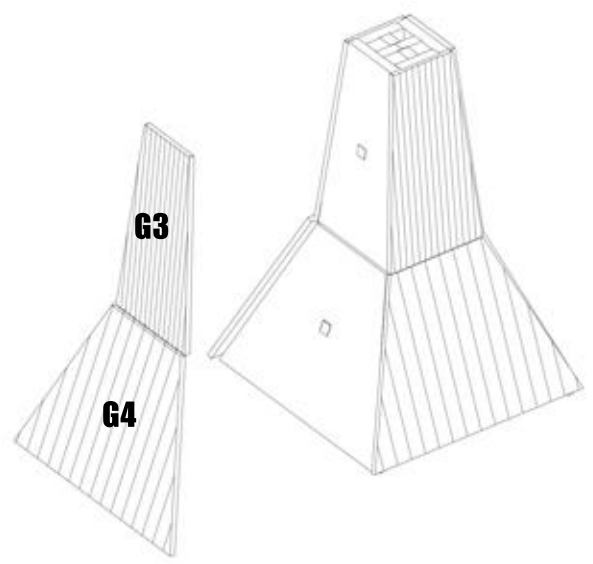

PROMISED SALVATION CHURCH - SUB#7020

PROMISED SALVATION CHURCH - SUB#7020

PROMISED SALVATION CHURCH - SUB#7020

PROMISED SALVATION CHURCH - SUB#7020

DONT GLUE SPIRE ROOF TO THE MAIN TOWER ITS REMOVABLE

PROMISED SALVATION CHURCH - SUB#7020

DONT GLUE DOORS INTO HOLES PROVIDED. THEYRE DESIGNED TO OPEN/CLOSE

PROMISED SALVATION CHURCH - SUB#7020