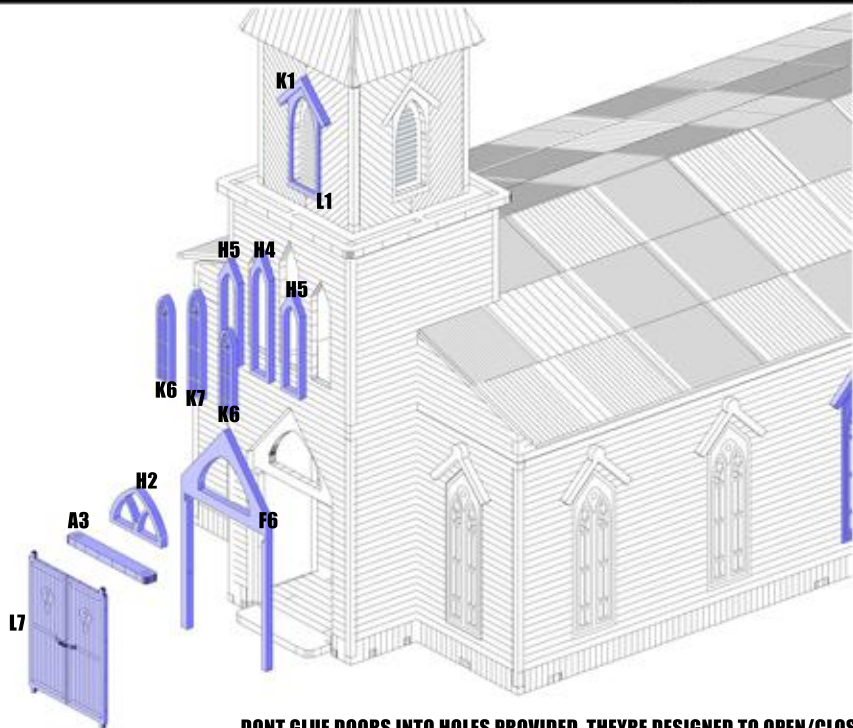

PROMISED SALVATION CHURCH - SUB#7020

PROMISED SALVATION CHURCH - SUB#7020

PROMISED SALVATION CHURCH - SUB#7020

PROMISED SALVATION CHURCH - SUB#7020

DONT GLUE SPIRE ROOF TO THE MAIN TOWER ITS REMOVABLE

PROMISED SALVATION CHURCH - SUB#7020

DONT GLUE DOORS INTO HOLES PROVIDED. THEYRE DESIGNED TO OPEN/CLOSE

PROMISED SALVATION CHURCH - SUB#7020