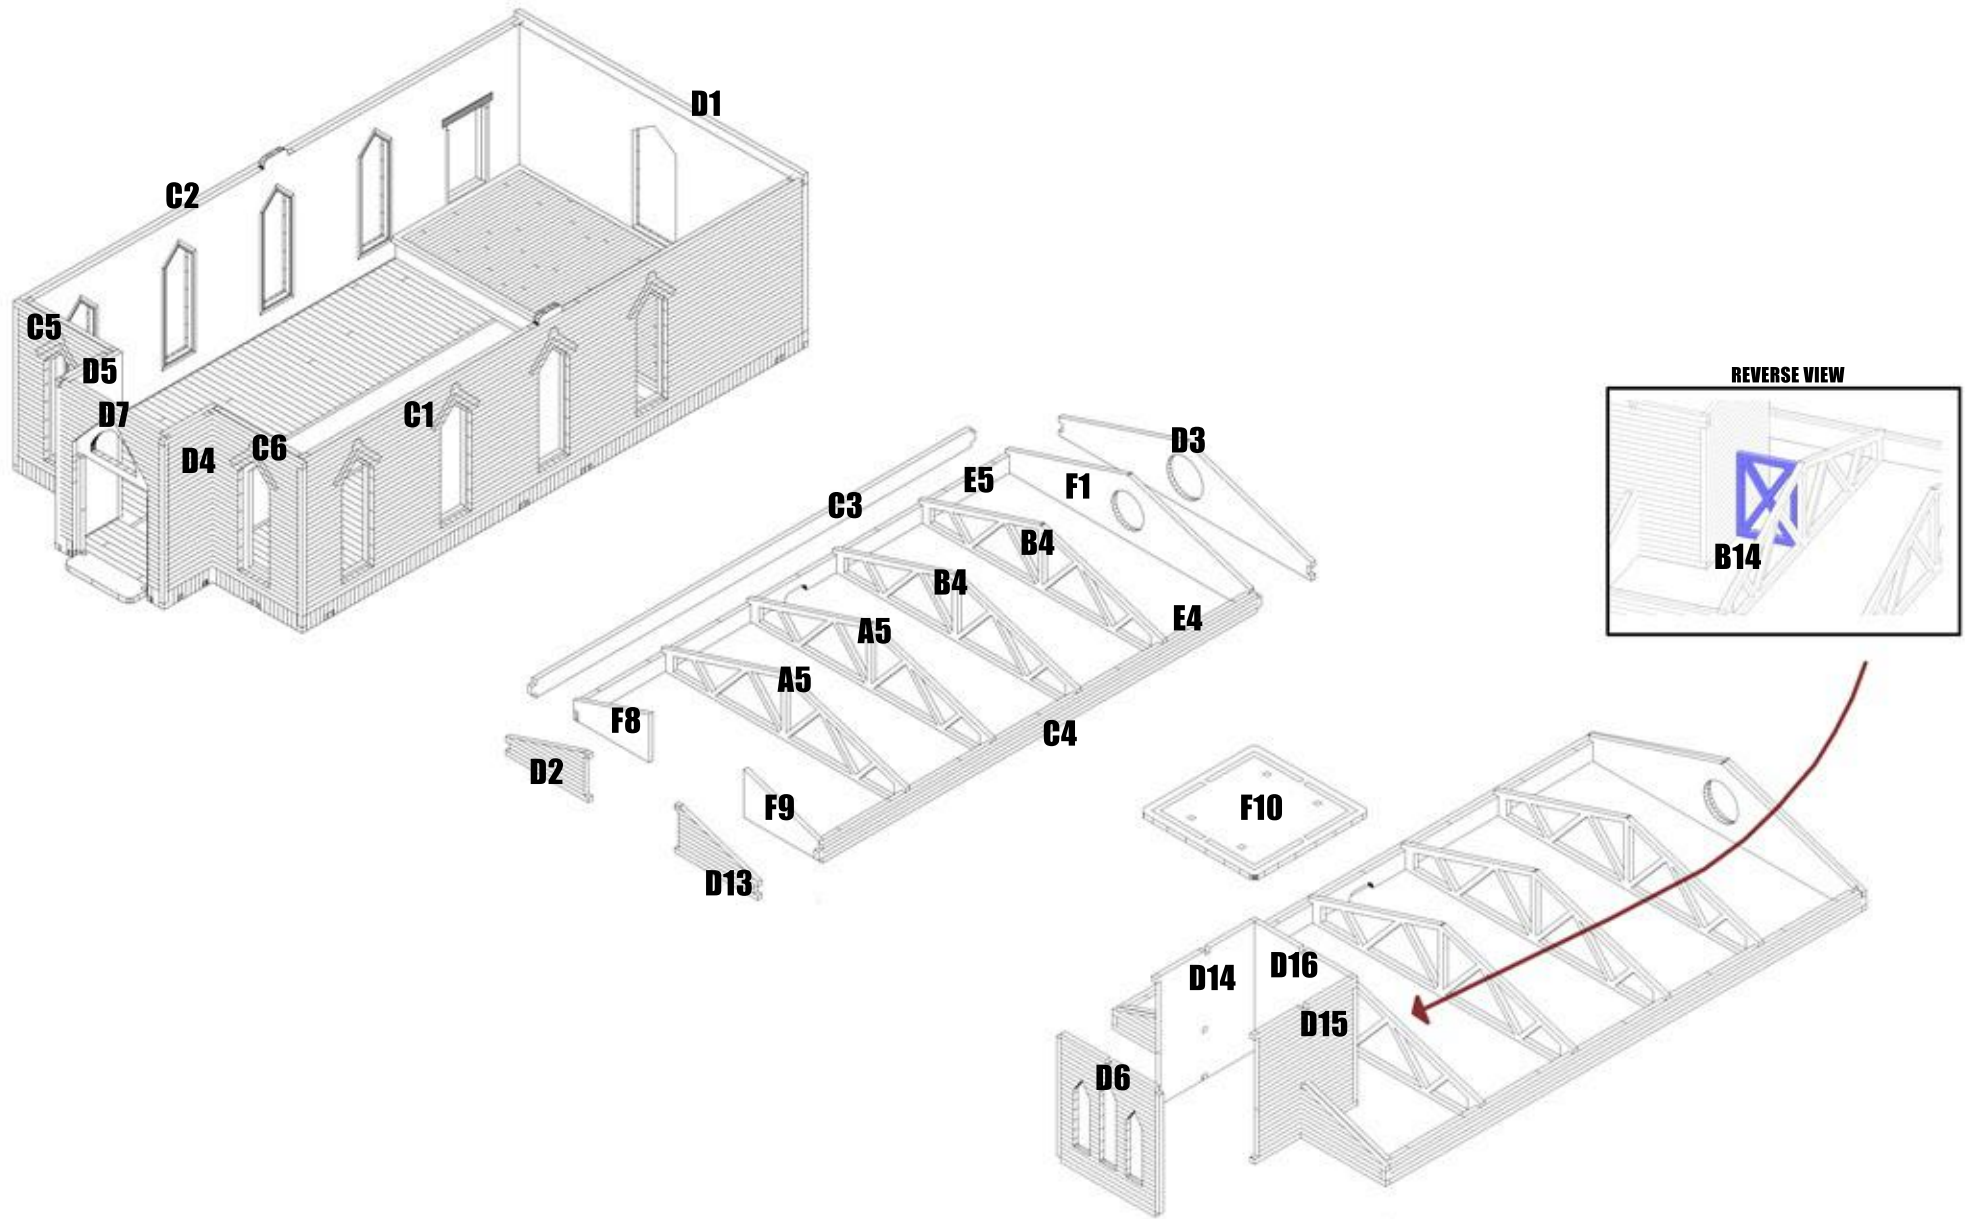

PROMISED SALVATION CHURCH - SUB#7020

PROMISED SALVATION CHURCH - SUB#7020

PROMISED SALVATION CHURCH - SUB#7020

PROMISED SALVATION CHURCH - SUB#7020

DONT GLUE SPIRE ROOF TO THE MAIN TOWER ITS REMOVABLE

PROMISED SALVATION CHURCH - SUB#7020

DONT GLUE DOORS INTO HOLES PROVIDED. THEYRE DESIGNED TO OPEN/CLOSE

PROMISED SALVATION CHURCH - SUB#7020