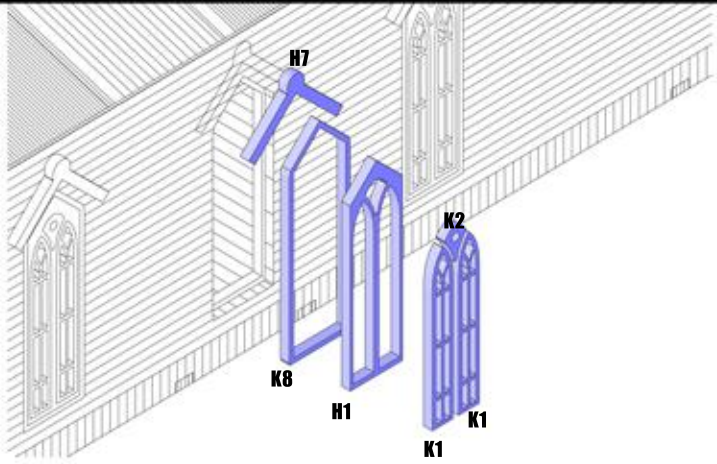

PROMISED SALVATION CHURCH - SUB#7020

PROMISED SALVATION CHURCH - SUB#7020

PROMISED SALVATION CHURCH - SUB#7020

PROMISED SALVATION CHURCH - SUB#7020

DONT GLUE SPIRE ROOF TO THE MAIN TOWER ITS REMOVABLE

PROMISED SALVATION CHURCH - SUB#7020

DONT GLUE DOORS INTO HOLES PROVIDED. THEYRE DESIGNED TO OPEN/CLOSE

PROMISED SALVATION CHURCH - SUB#7020