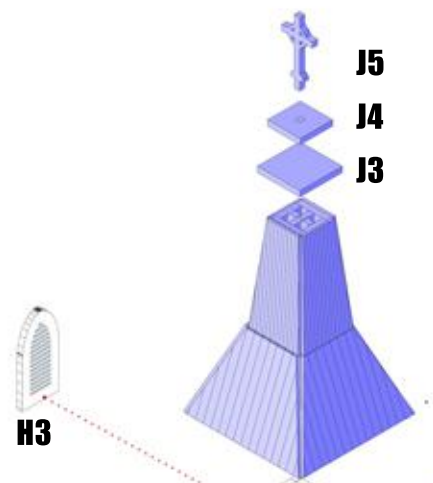

PROMISED SALVATION CHURCH - SUB#7020

PROMISED SALVATION CHURCH - SUB#7020

PROMISED SALVATION CHURCH - SUB#7020

PROMISED SALVATION CHURCH - SUB#7020

DONT GLUE SPIRE ROOF TO THE MAIN TOWER ITS REMOVABLE

PROMISED SALVATION CHURCH - SUB#7020