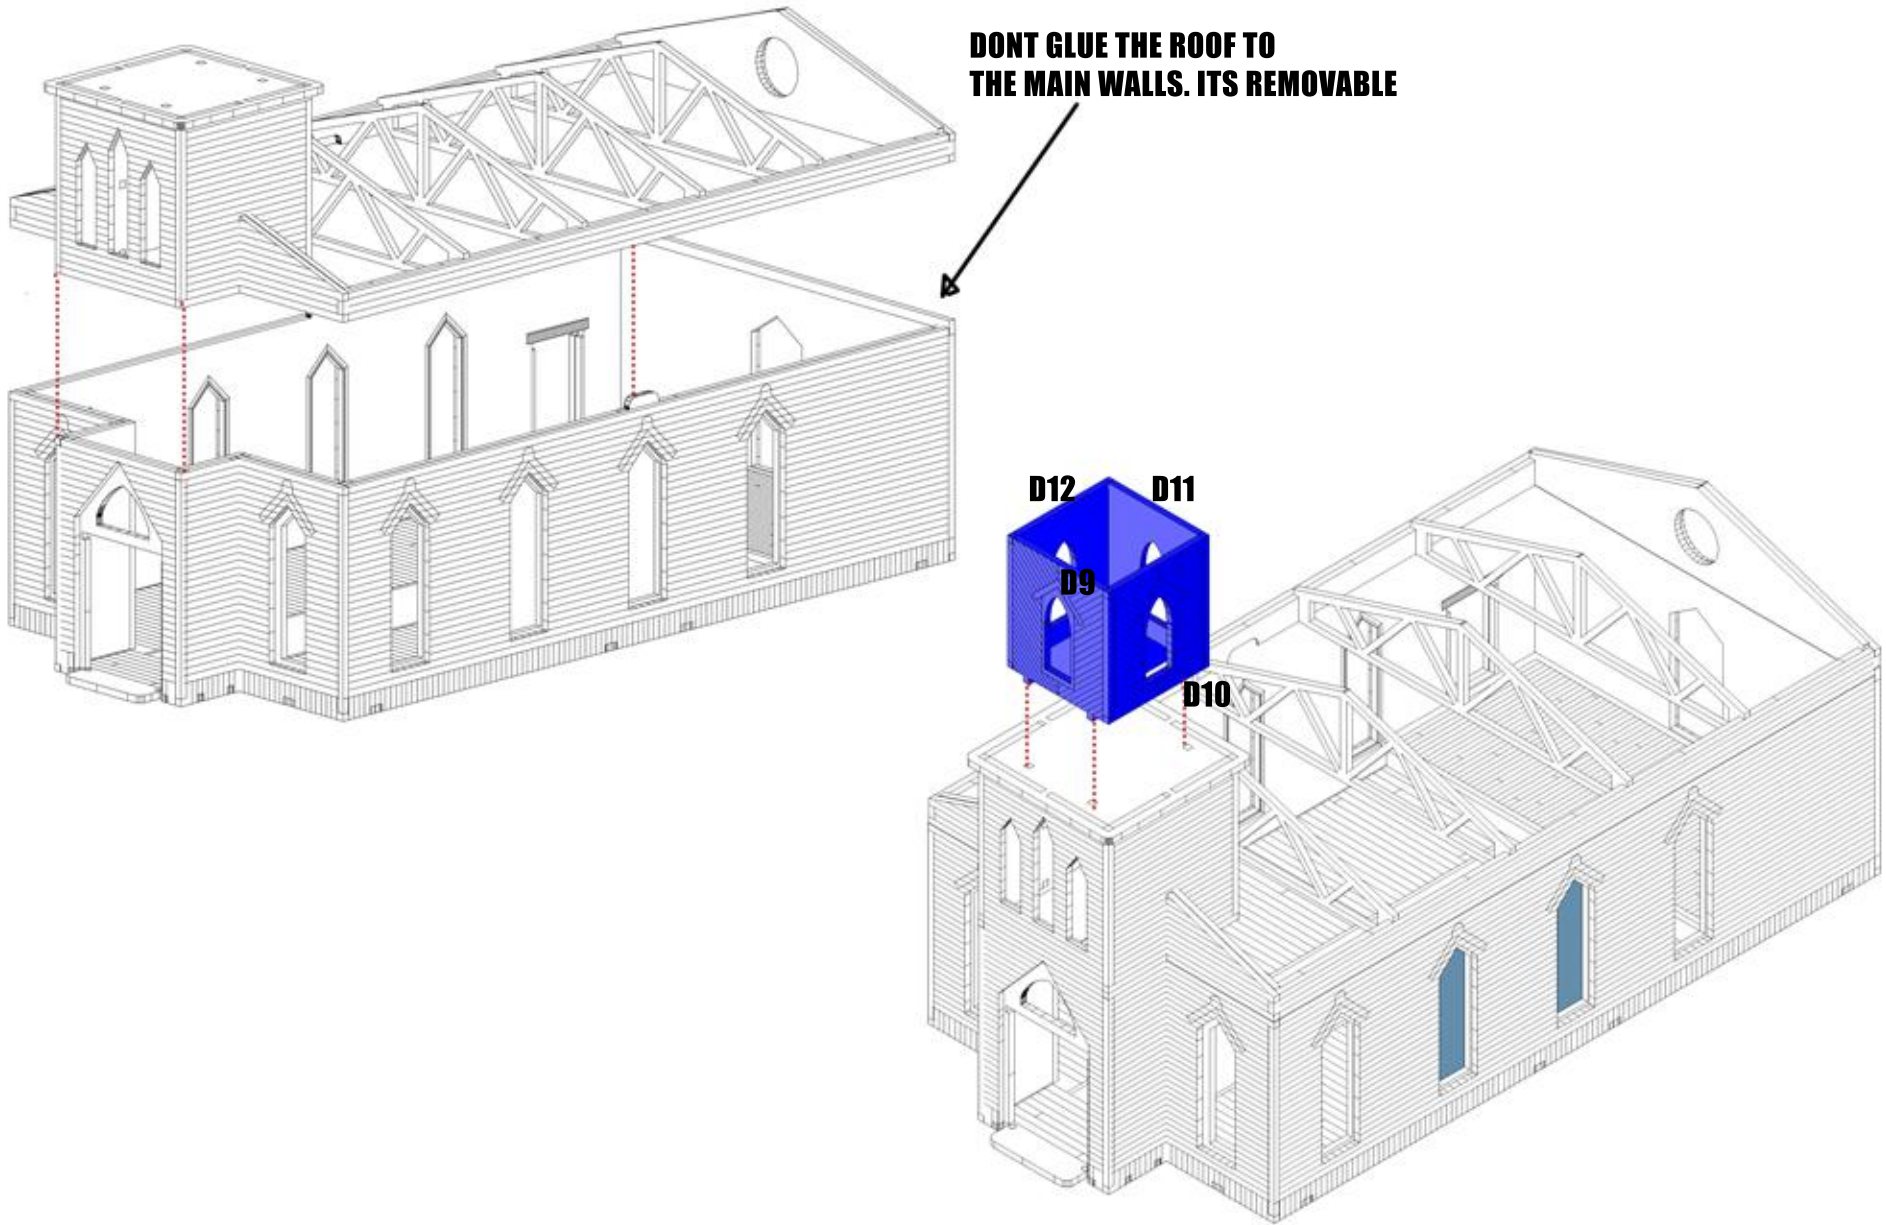

PROMISED SALVATION CHURCH - SUB#7020

PROMISED SALVATION CHURCH - SUB#7020

PROMISED SALVATION CHURCH - SUB#7020

PROMISED SALVATION CHURCH - SUB#7020

DONT GLUE SPIRE ROOF TO THE MAIN TOWER ITS REMOVABLE

PROMISED SALVATION CHURCH - SUB#7020

DONT GLUE DOORS INTO HOLES PROVIDED. THEYRE DESIGNED TO OPEN/CLOSE

PROMISED SALVATION CHURCH - SUB#7020