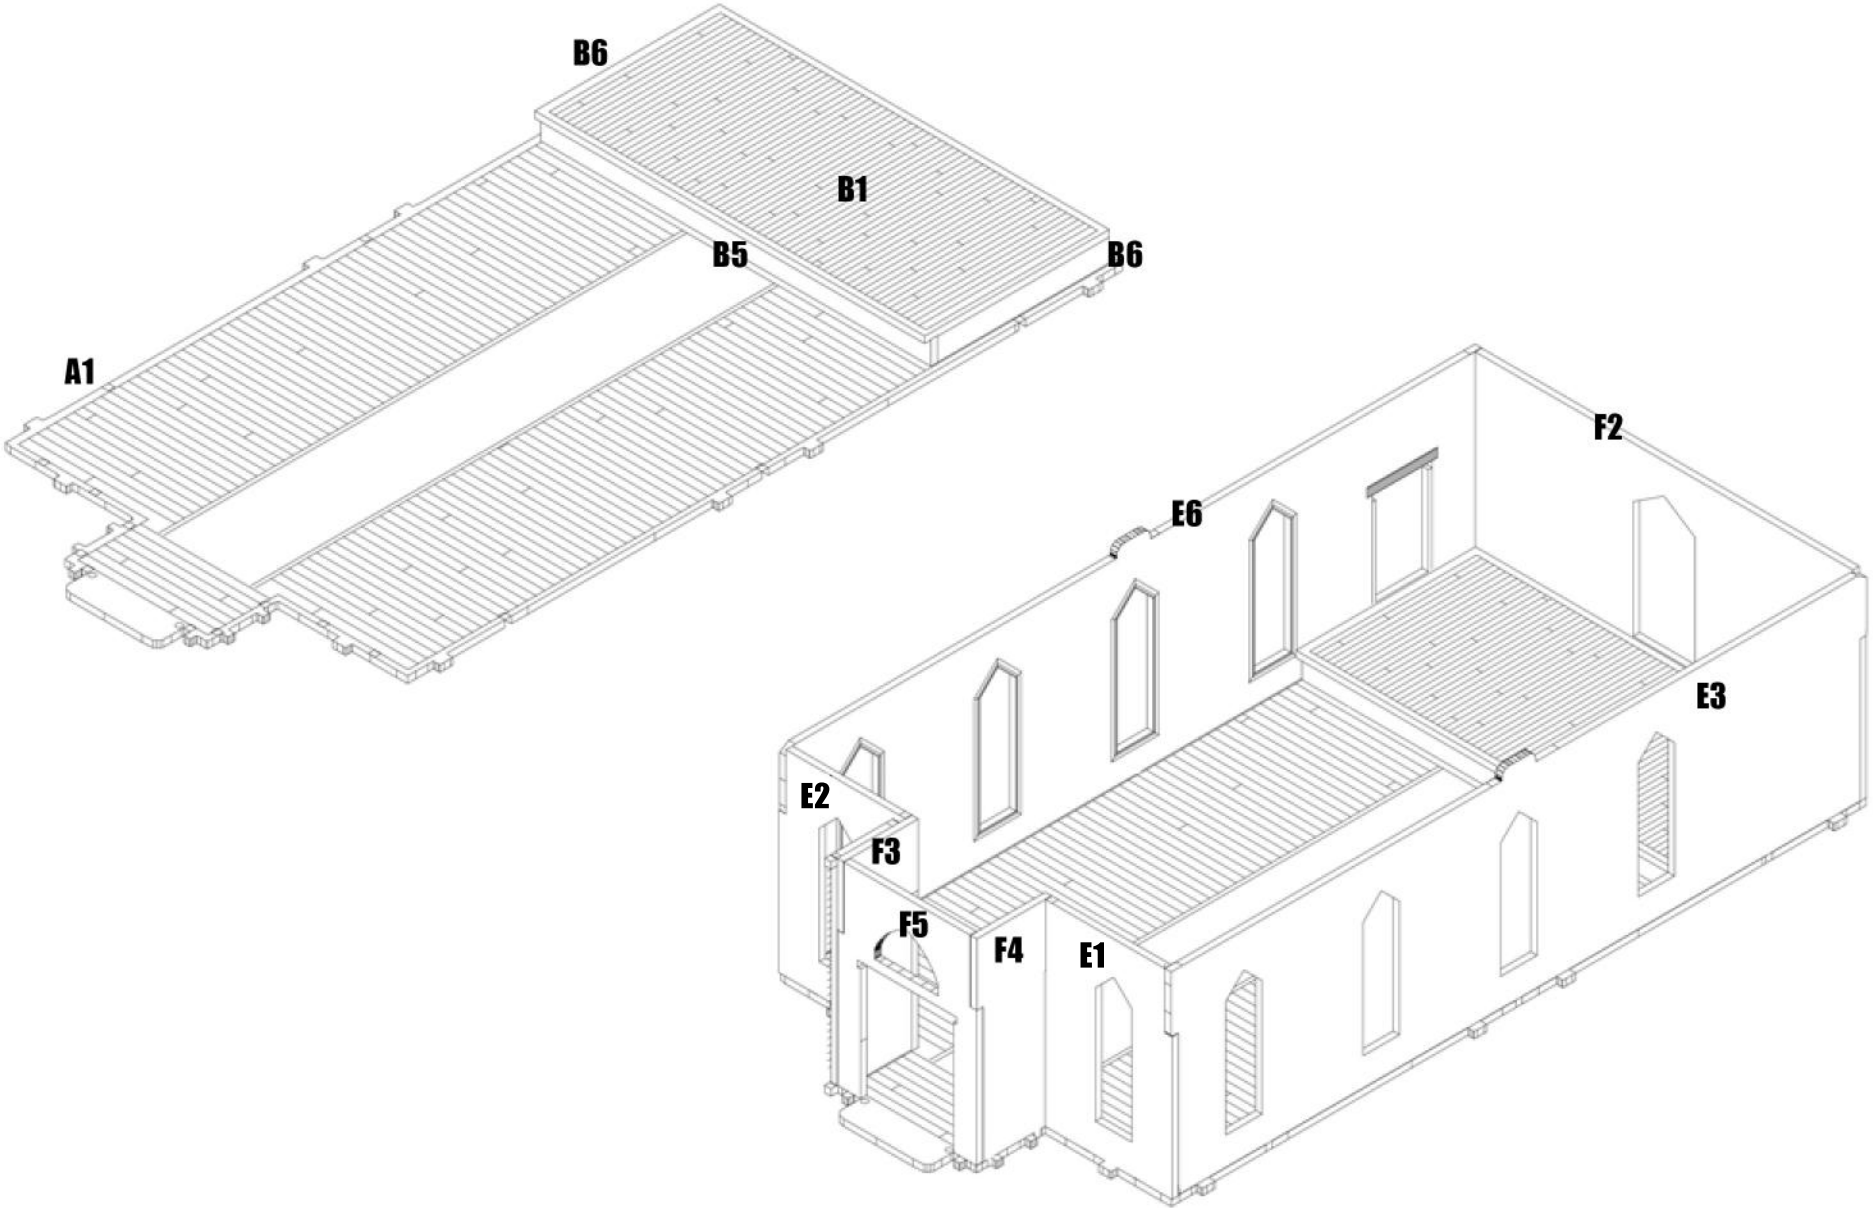

PROMISED SALVATION CHURCH - SUB#7020

PROMISED SALVATION CHURCH - SUB#7020

PROMISED SALVATION CHURCH - SUB#7020

PROMISED SALVATION CHURCH - SUB#7020

DONT GLUE SPIRE ROOF TO THE MAIN TOWER ITS REMOVABLE

PROMISED SALVATION CHURCH - SUB#7020

DONT GLUE DOORS INTO HOLES PROVIDED. THEYRE DESIGNED TO OPEN/CLOSE

PROMISED SALVATION CHURCH - SUB#7020