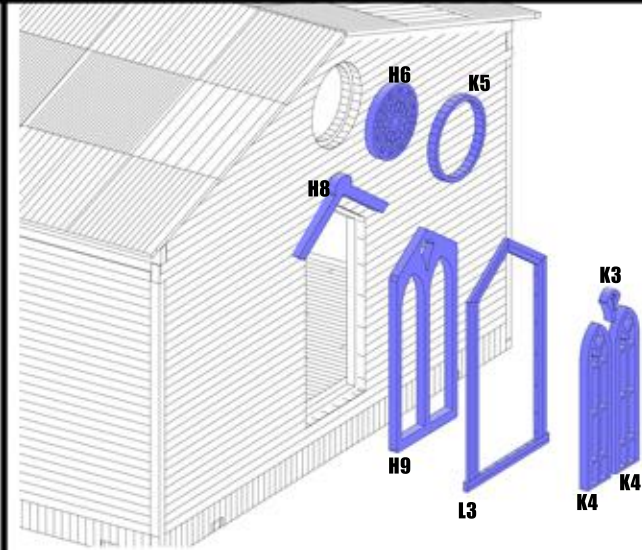

PROMISED SALVATION CHURCH - SUB#7020

PROMISED SALVATION CHURCH - SUB#7020

PROMISED SALVATION CHURCH - SUB#7020

PROMISED SALVATION CHURCH - SUB#7020

DONT GLUE SPIRE ROOF TO THE MAIN TOWER ITS REMOVABLE

PROMISED SALVATION CHURCH - SUB#7020

DONT GLUE DOORS INTO HOLES PROVIDED. THEYRE DESIGNED TO OPEN/CLOSE

PROMISED SALVATION CHURCH - SUB#7020