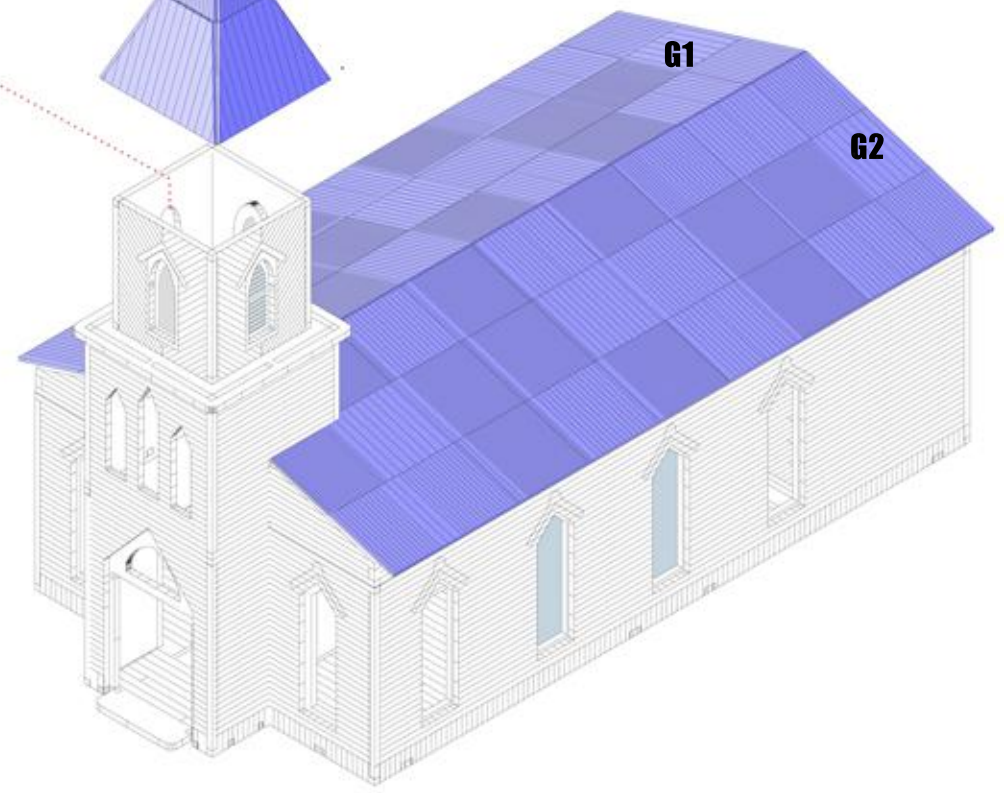

PROMISED SALVATION CHURCH - SUB#7020

PROMISED SALVATION CHURCH - SUB#7020

PROMISED SALVATION CHURCH - SUB#7020

PROMISED SALVATION CHURCH - SUB#7020

DONT GLUE SPIRE ROOF TO THE MAIN TOWER ITS REMOVABLE

PROMISED SALVATION CHURCH - SUB#7020

DONT GLUE DOORS INTO HOLES PROVIDED. THEYRE DESIGNED TO OPEN/CLOSE

PROMISED SALVATION CHURCH - SUB#7020